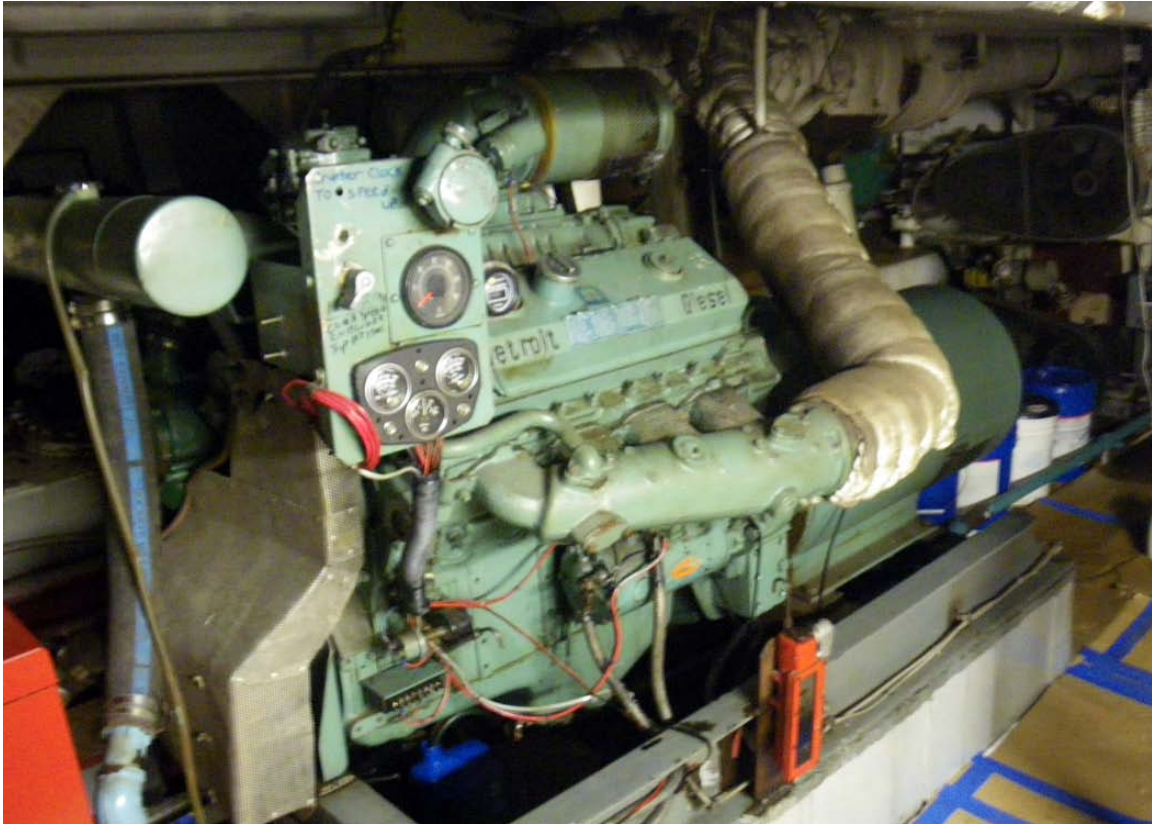

Galley

Dining

State Room 1

State Room 2

100KW Genset

One Main Engine

Wheelhouse

Profile