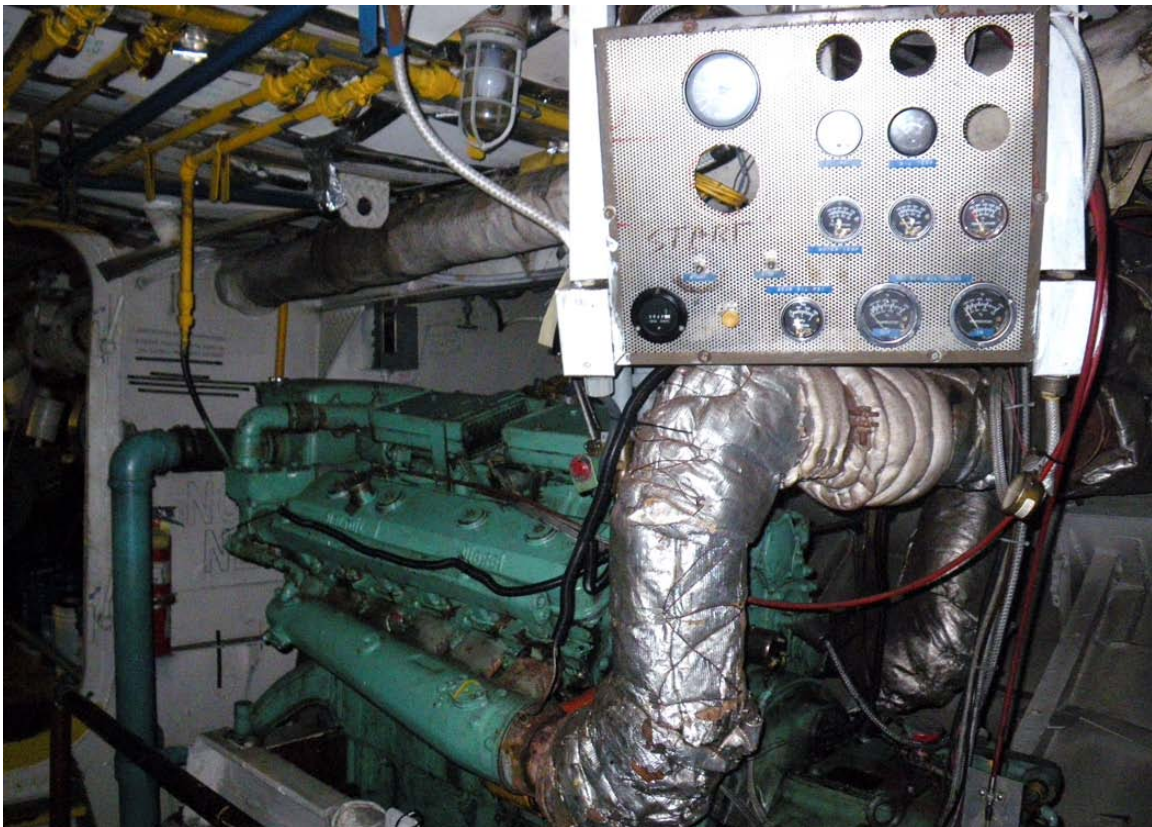

Galley

Dining

State Room 1

State Room 2

100KW Genset

One Main Engine

Wheelhouse

Profile